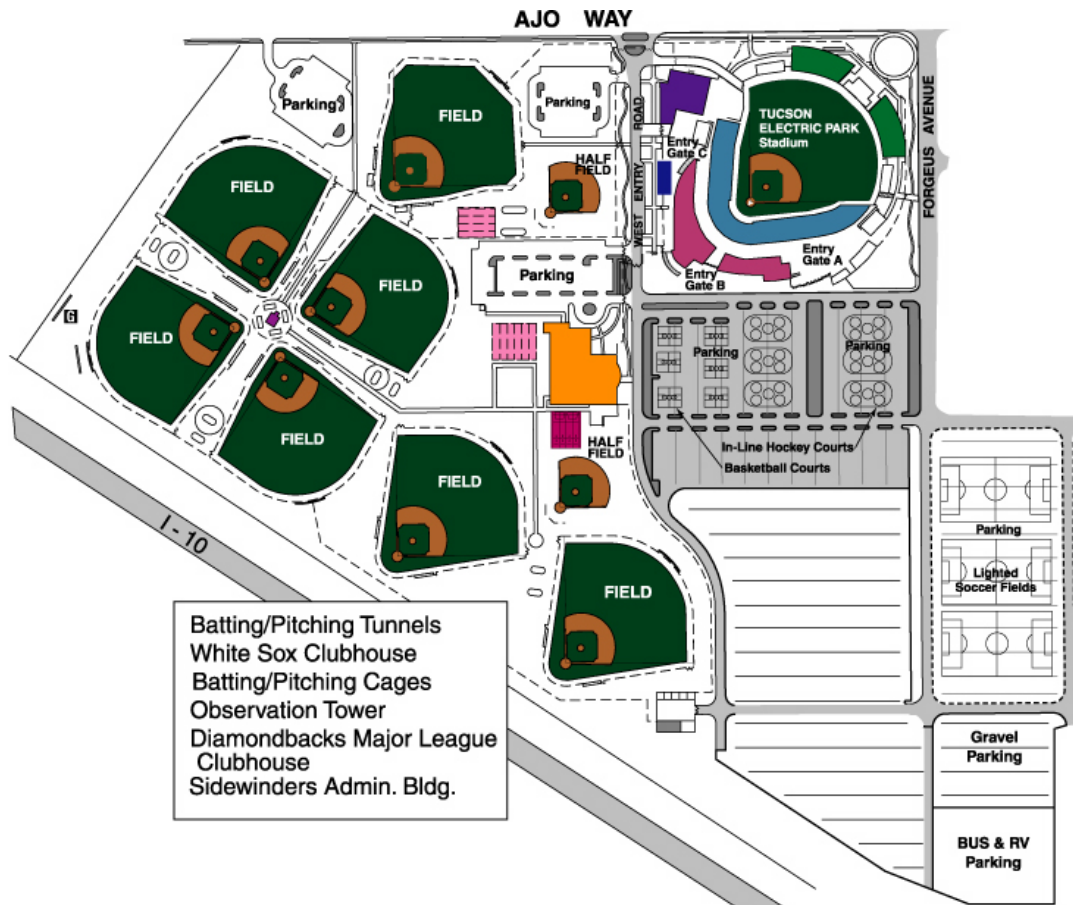

2008 UNDER ARMOUR PRE-SEASON ALL-AMERICA TOURNAMENT

Directions

Addresses

Doubletree Tucson Reid Park
455 S. Alvernon Way
Tucson, Arizona 85711
520.881.4200

Kino Sports Complex
2500 East Ajo Way
Tucson, Arizona 85713
520.434.1000

From Doubletree Tucson Reid Park to Kino Sports Complex

- Start out going North on S. Alvernon Way toward E. Timrod Street
- Make a U-Turn at E. Timrod Street onto S. Alvernon Way
- Stay Straight to go onto S. Palo Verde Road
- Turn Right onto E. Ajo Way
- Kino Sports Complex will be on your North side (opposite from stadium)

Kino Sports Complex is approximately 5 miles from the Doubletree Tucson Reid Park

Contact Baseball Factory
with any questions

p.800.641.4487
p.410.715.5080
f.410.715.1975

www.baseballfactory.com
www.teamonebaseball.com
www.underarmour.com